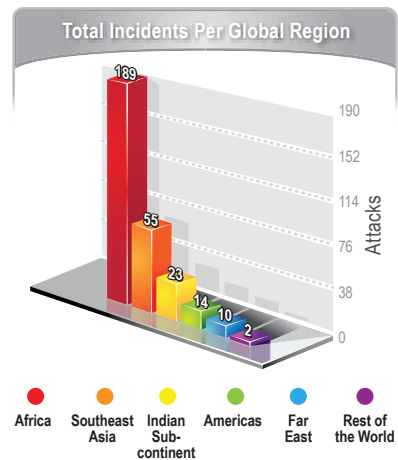

Training

- Maritime Law Enforcement Training (*Counter Narcotics, Migration, Piracy, and Terrorism*)

GLOBAL PIRATE ATTACKS reached unprecedented levels in 2008 around the Gulf of Aden and Indian Ocean. Out of 189 pirate attacks reported by Africa, Somali pirates accounted for 111 incidents with the number of attacks increasing 152% from 2007. Source: International Maritime Bureau.